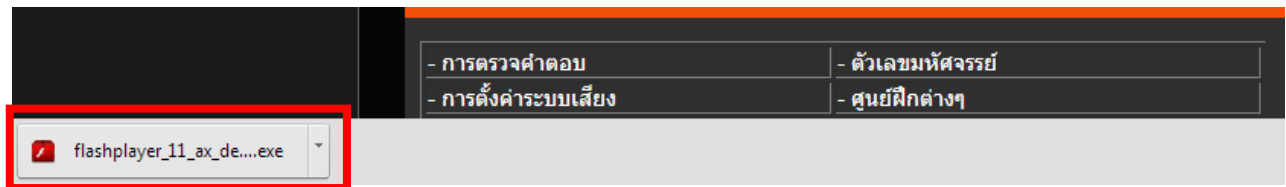

3.คลิกเปิดไฟล์ที่ Download มา